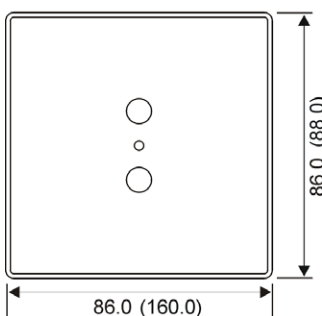

Protection class:	IP30
EMC immunity EN	61547
EMC emission EN	55015, 50081-1

Product Image

*Plate shown in brushed stainless steel 125-202

Functions

- Four Scene Recall
- Raise, Lower
- Off

Convenience

- IR Receiver for infra-red remote (303)**

Dimensions

Metal Plate

Plastic Plate

Compatible Systems

Class Control	Yes
Control 2	Yes
Control 2+	Yes
Control 3	Yes**

Basic Technical Data

Power Source	Bus Supplied
DALI Current Draw	15mA
Weight	97g
Interface	DALI (Single Address)

Part Numbers

Description

97-125-200	7 Button scene plate in satin white plastic
97-125-201	7 Button scene plate in polished brass
97-125-202	7 Button scene plate in brushed stainless steel
97-125-202-CC	7 Button scene plate in brushed stainless steel with Class Control Icons