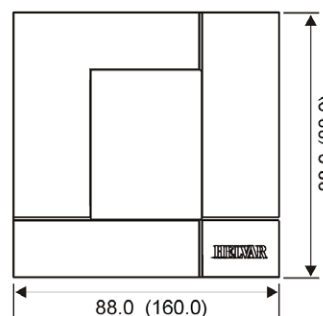

Protection class:	IP30
EMC immunity EN	61547
EMC emission EN	55015, 50081-1

Product Image

*Plate shown in brushed stainless steel 125-202

Functions

- Four Scene Recall
- Raise, Lower
- Off

Convenience

- IR Receiver for infra-red remote (303)**

Dimensions

Metal Plate

Plastic Plate

Compatible Systems

Class Control	Yes
Control 2	Yes
Control 2+	Yes
Control 3	Yes**

Basic Technical Data

Power Source	Bus Supplied
DALI Current Draw	15mA
Weight	97g
Interface	DALI (Single Address)