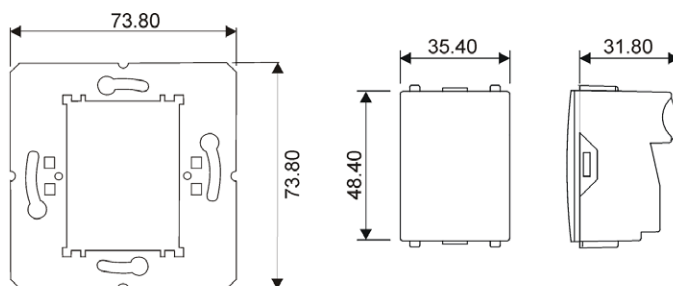

Protection class:	IP30
EMC immunity EN	61547
EMC emission EN	55015, 50081-1

Product Image

*Plate shown in brushed stainless steel 125-202

Functions

- Four Scene Recall
- Raise, Lower
- Off

Convenience

- IR Receiver for infra-red remote (303)**

Dimensions

Metal Plate

Plastic Plate

Compatible Systems

Class Control	Yes
Control 2	Yes
Control 2+	Yes
Control 3	Yes**

Basic Technical Data

Power Source	Bus Supplied
DALI Current Draw	15mA
Weight	97g
Interface	DALI (Single Address)

Part Numbers

Description

97-125-200	7 Button scene plate in satin white plastic
97-125-201	7 Button scene plate in polished brass
97-125-202	7 Button scene plate in brushed stainless steel
97-125-202-CC	7 Button scene plate in brushed stainless steel with Class Control Icons