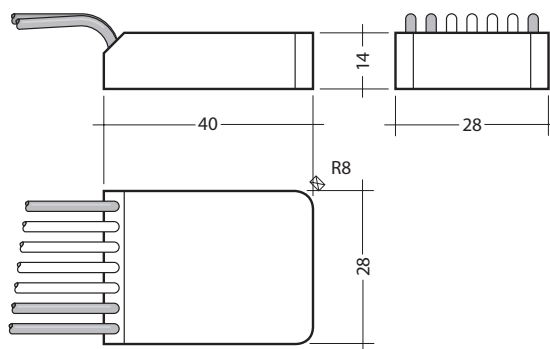

DALI	Certified:	E2 55015
		EN 61 347-1
		EN 61 347-2-11
		EN 61 547

Product Image

Dimensions

Functions

- Scene Recall
- Raise / Lower Lighting Levels
- Activate areas with Absence detection
- Use with long range movement sensors

Convenience

- Allows use of standard momentary action switches
- Compact enough to fit behind switch plate
- Single DALI bus pair for multiple switches
- Uses eDALI addresses does not use a DALI short address

Wiring

Compatible Systems

Class Control	No
Control 2	No
Control 2+	No
Control 3	Yes

Basic Technical Data

Power Source	Bus Supplied
DALI Current Draw	6mA
Weight	11g
Interface	4 x eDALI Addresses

Part Numbers	Description
97-DALI-MC	4 Channel momentary switch input unit